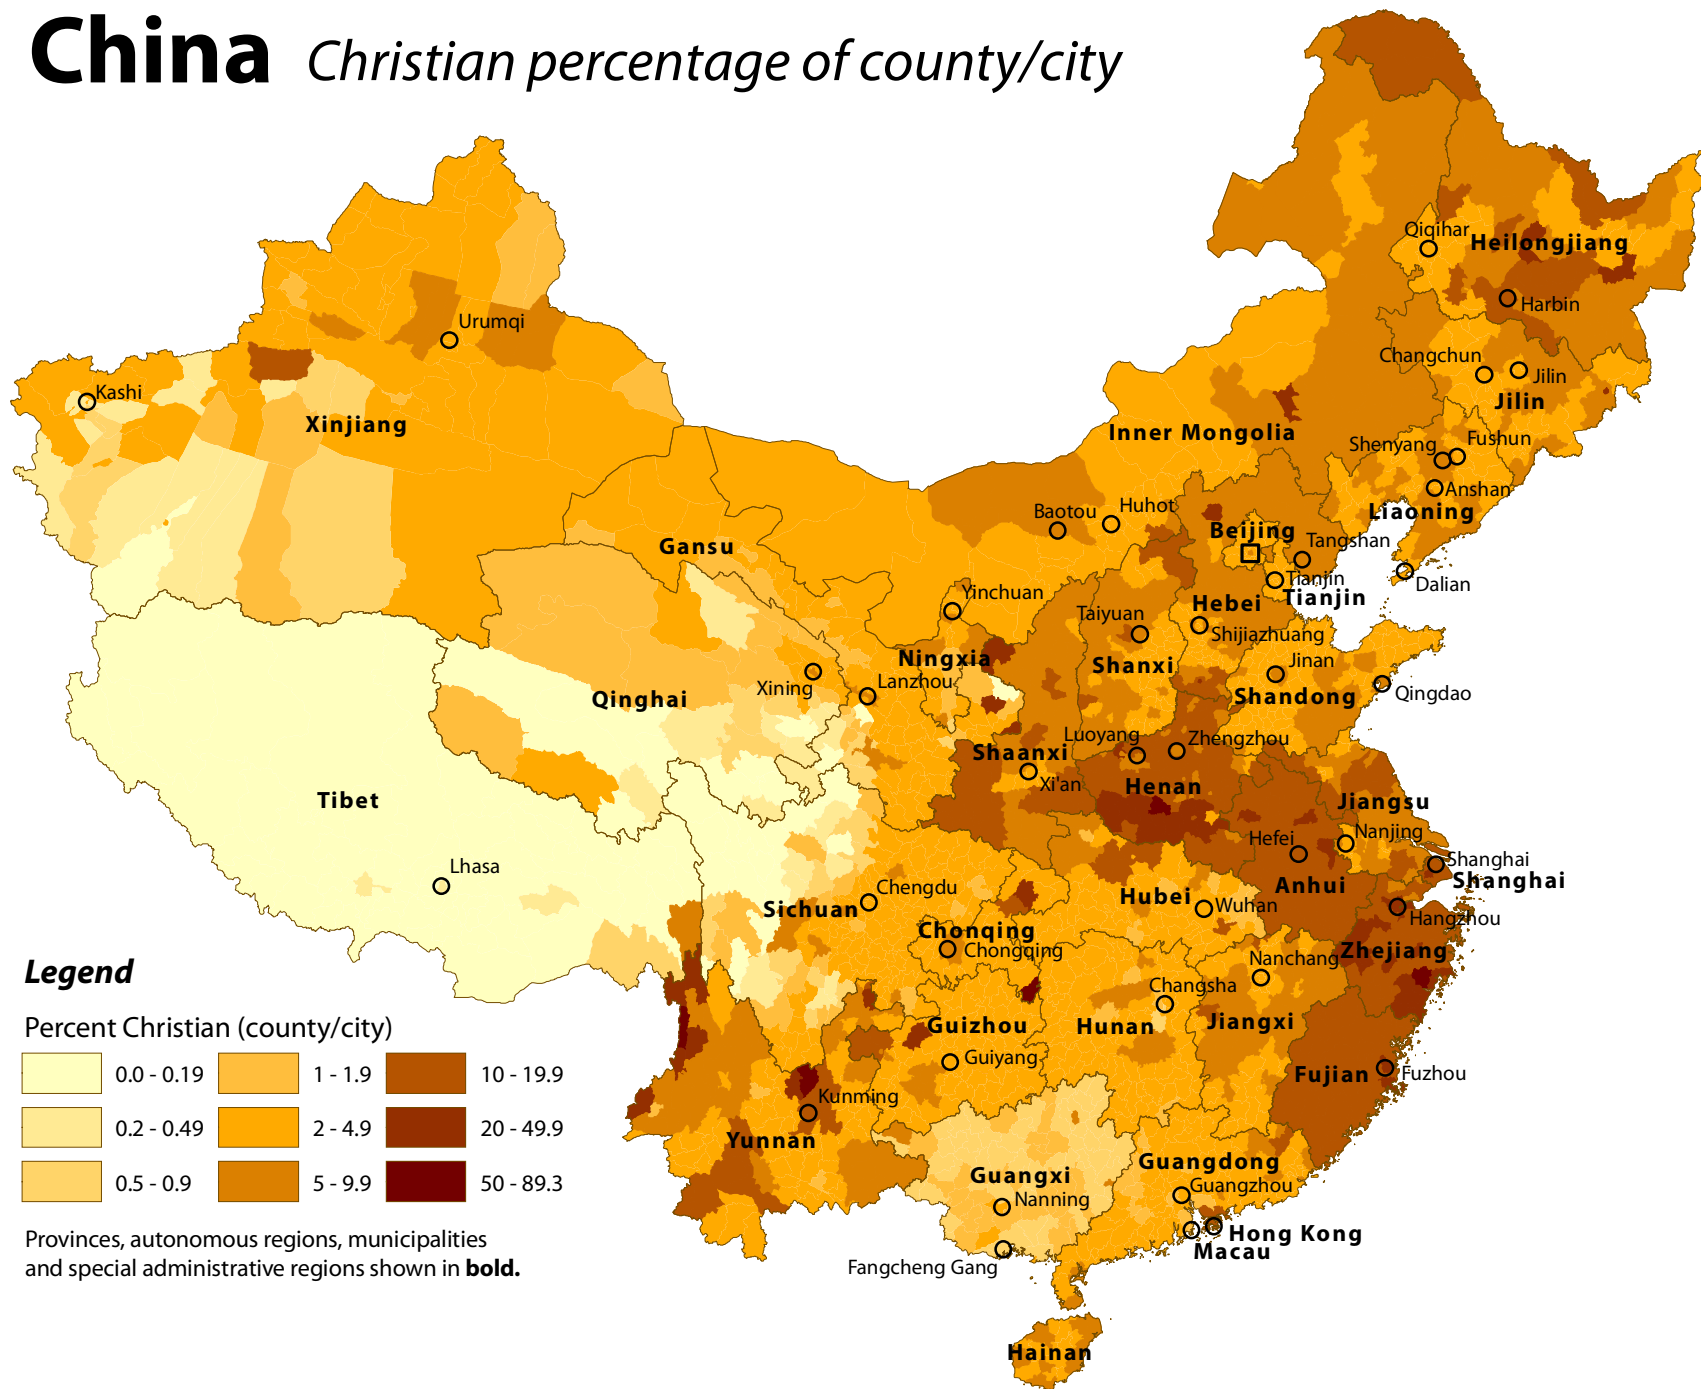

# China *Christian percentage of county/city*

## Legend

Percent Christian (county/city)

0.0 - 0.19	1 - 1.9	10 - 19.9
0.2 - 0.49	2 - 4.9	20 - 49.9
0.5 - 0.9	5 - 9.9	50 - 89.3

Provinces, autonomous regions, municipalities and special administrative regions shown in **bold**.